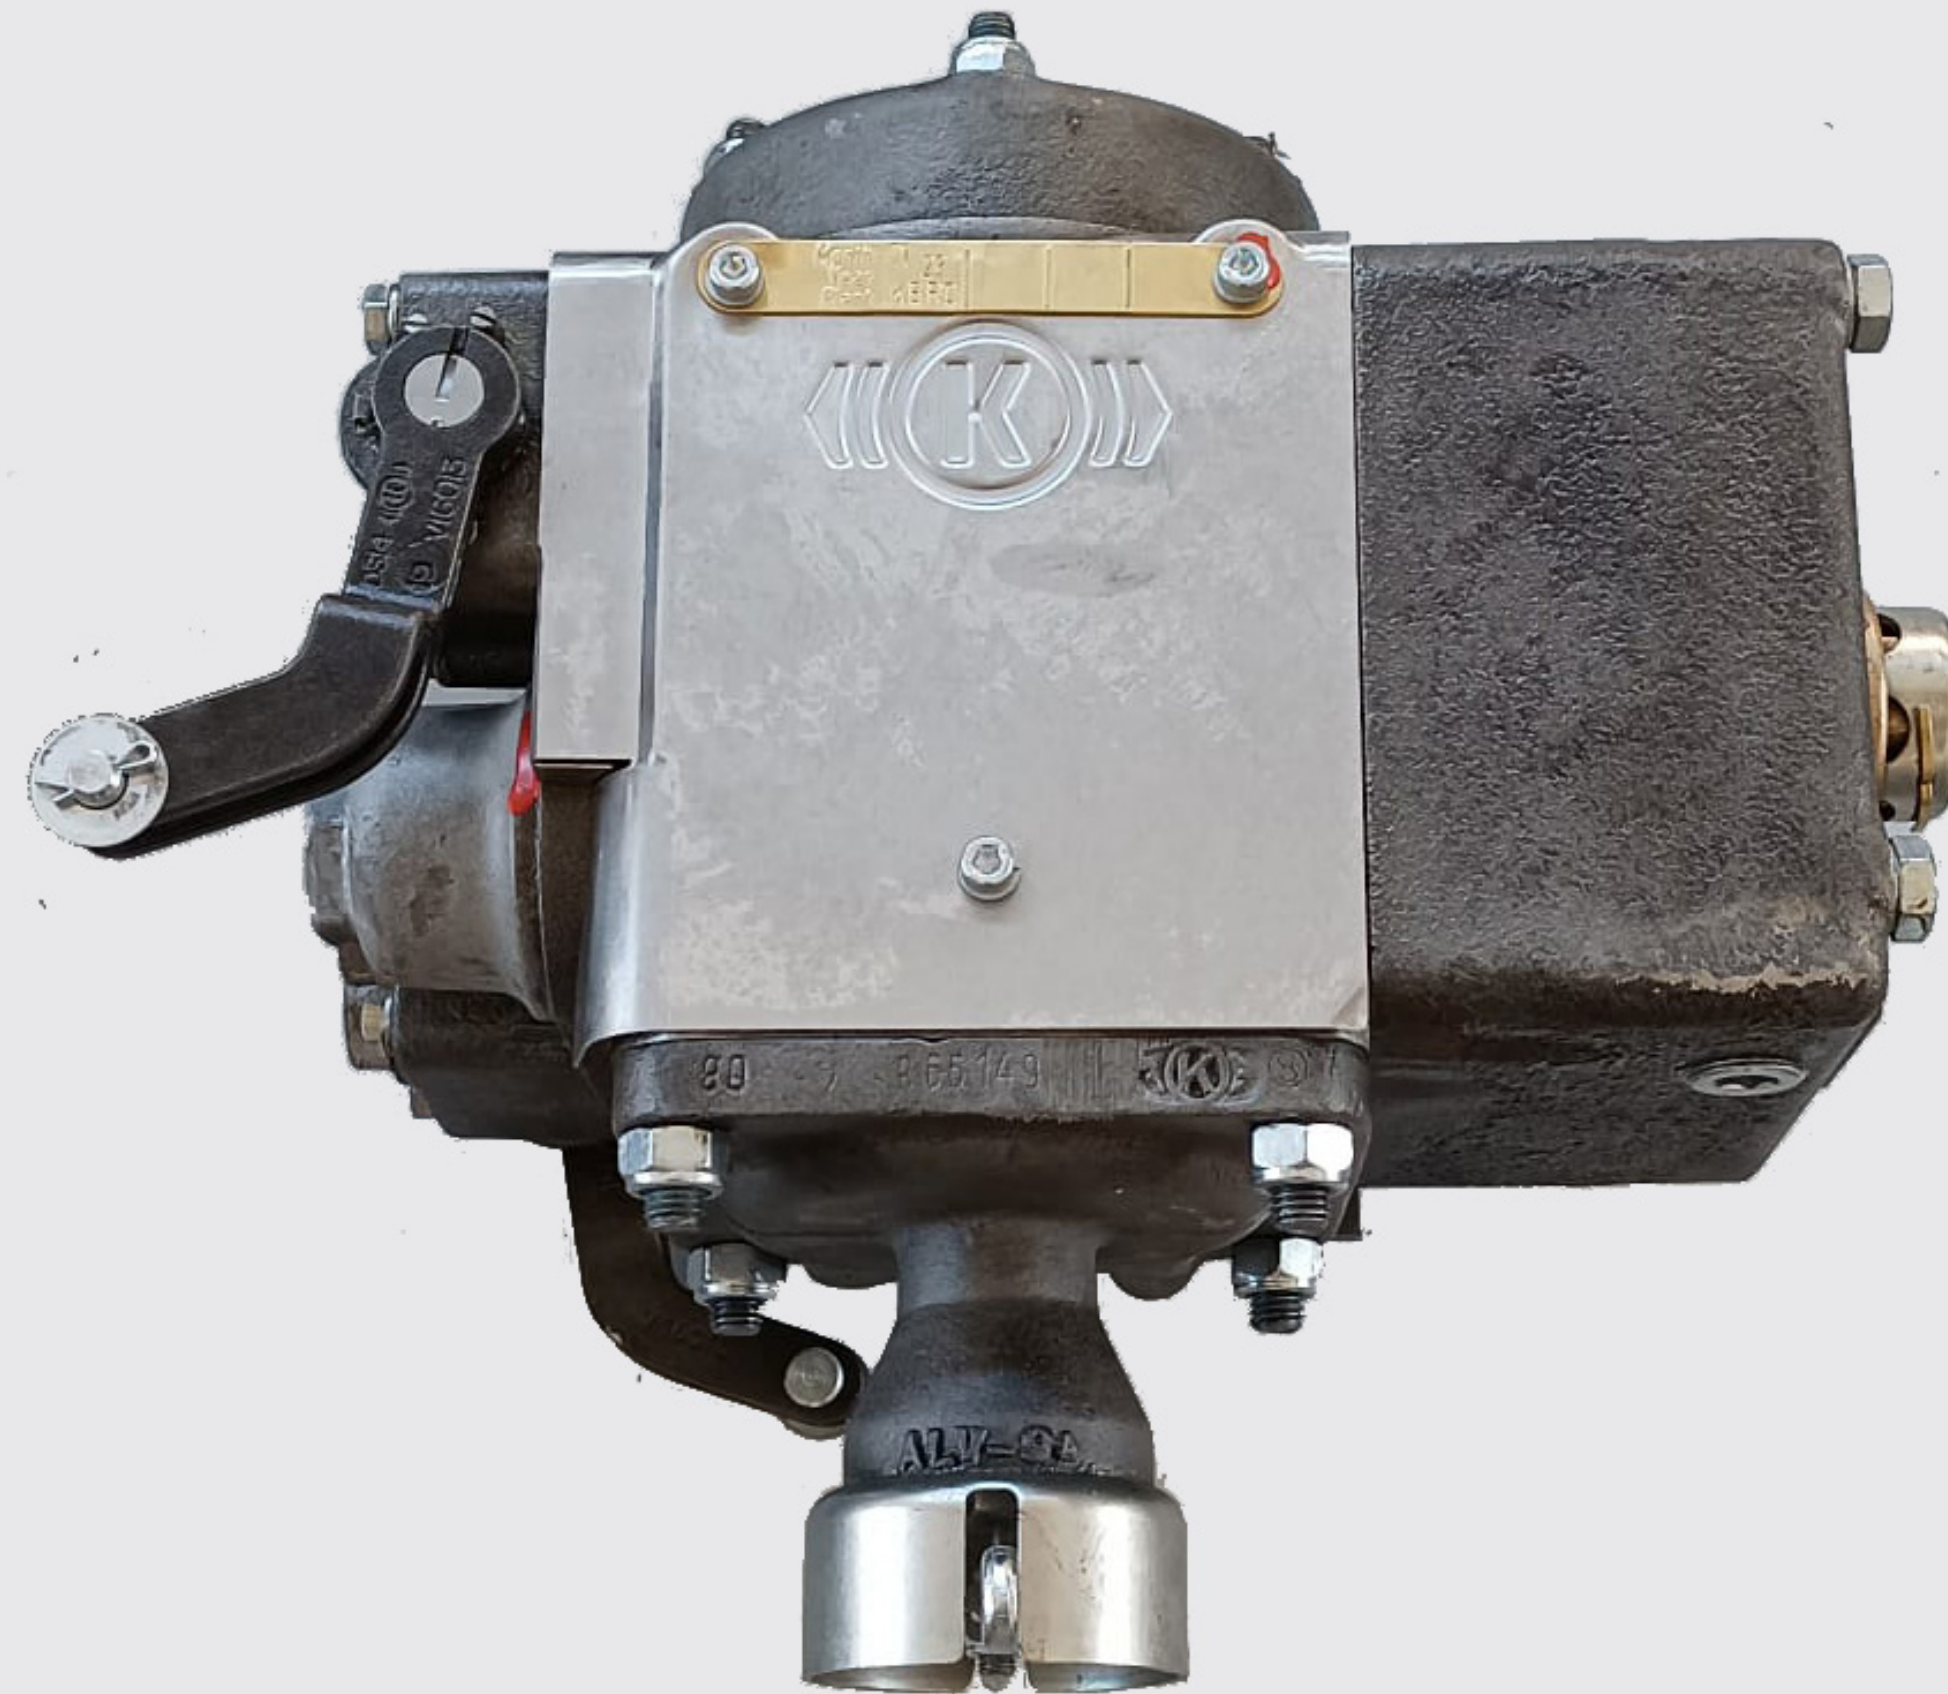

Knorr and Oerlikon distributors.

Ghibellina cod.:
S4.1.2.2.3

Item name:
Distr. Knorr KE0

Timing:
60-90 gg